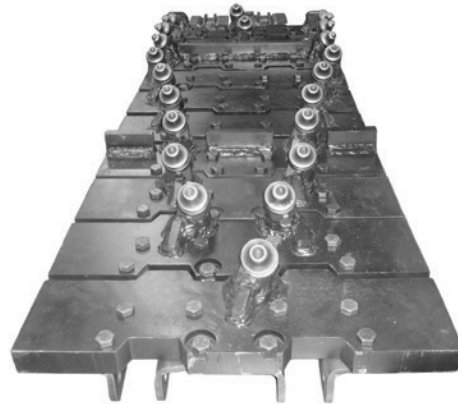

TRENCHER PARTS

- CHAIN
- TEETH
- SPROCKETS
- ROLLERS
- BOOMS
- AUGERS

BALLANTINE[®]

We manufacture trencher chain and digging components in the USA for all your most popular branded trenchers, including Ditch Witch, Trencor, Vermeer, Barreto, Ground Hog, Bobcat, Bradco and others.

We fabricate parts made-to-order for any job.

- TRACK TRENCHERS
- PLOW BLADES
- ROCKWHEELS
- AND OTHER CUSTOM PARTS