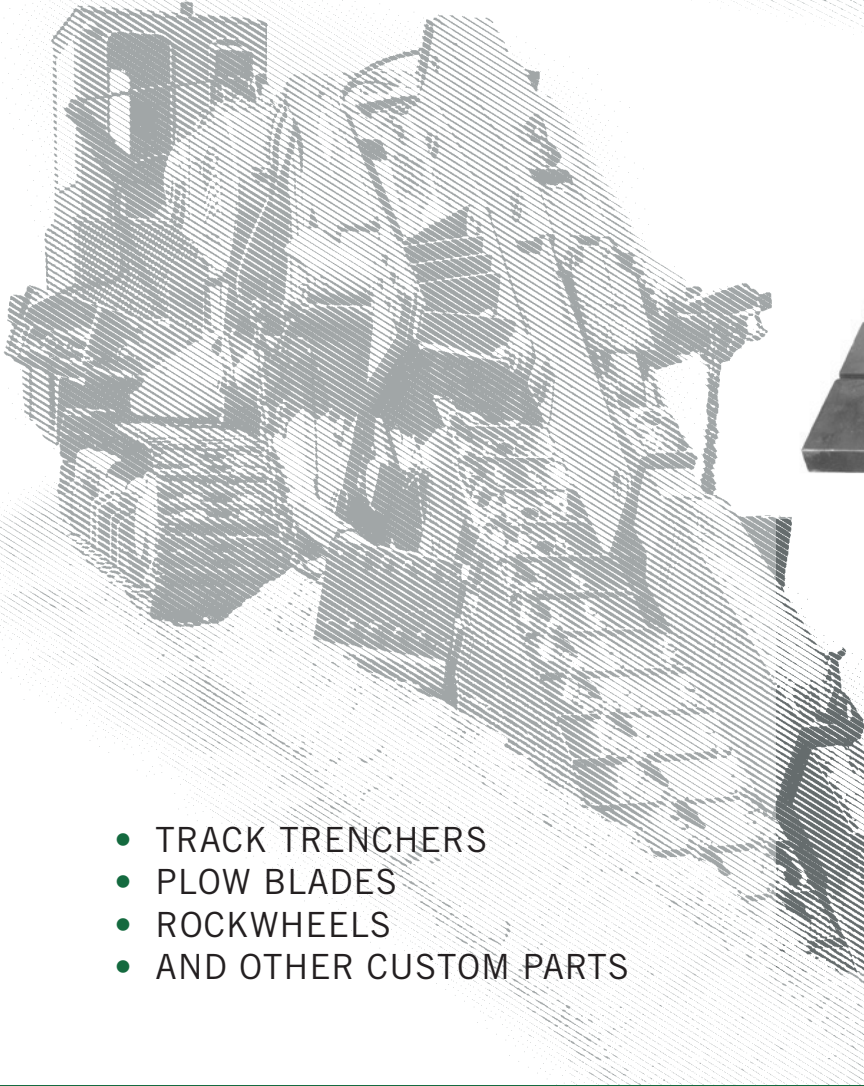

TRENCHER PARTS

- CHAIN
- TEETH
- SPROCKETS
- ROLLERS
- BOOMS
- AUGERS

BALLANTINE[®]

We manufacture trencher chain and digging components in the USA for all your most popular branded trenchers, including Ditch Witch, Trencor, Vermeer, Barreto, Ground Hog, Bobcat, Bradco and others.

We fabricate parts made-to-order for any job.

- TRACK TRENCHERS
- PLOW BLADES
- ROCKWHEELS
- AND OTHER CUSTOM PARTS